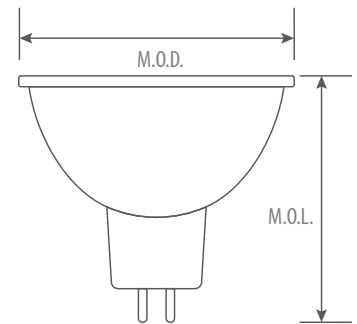

Dimensional drawing

Product Specification

Ordering Code	ES	Model Number	Watts	Replacement Incandescent	Base	Voltage (V)	Hour Rating	Beam Angle	Initial Lumens(lm)	CCT(K)	CRI	C.B.C.P	Enclosed Fixture Application	Damp LOC.	M.O.D. (inch)	M.O.L. (inch)	Case QTY.
1752202	Y	VIV-MR16/T3/7W/30/WFL40/GU5.3/D	7	50W	GU5.3	12	25,000	40°	500	3000	80	1251	-	Y	1.97	1.8	100
1752402	N	VIV-MR16/T3/7W/40/WFL40/GU5.3/D	7	50W	GU5.3	12	25,000	40°	500	4000	80	1251	-	Y	1.97	1.8	100
1752203	Y	VIV-MR16/T3/6W/30/WFL40/GU10/D	6	40W	GU10	120	25,000	40°	455	3000	83	1442	-	Y	1.89	2.05	50
1762013	N	VIV-MR16/6.5W/27/FL25/GU10/D	6.5	40W	GU10	120	25,000	25°	480	2700	80	1442	-	Y	1.97	2.17	50
1762787	Y	VIV-MR16/6.5W/30/FL25/GU10/D	6.5	40W	GU10	120	25,000	25°	480	3000	80	1442	-	Y	1.97	2.17	50
1762870	N	VIV-MR16/6.5W/40/FL25/GU10/D	6.5	40W	GU10	120	25,000	25°	480	4000	80	1495	-	Y	1.97	2.17	50
1762014	N	VIV-MR16/6.5W/27/WFL35/GU10/D	6.5	40W	GU10	120	25,000	35°	480	2700	80	1080	-	Y	1.97	2.17	50
1762788	Y	VIV-MR16/6.5W/30/WFL35/GU10/D	6.5	40W	GU10	120	25,000	35°	480	3000	80	1080	-	Y	1.97	2.17	50
1762871	Y	VIV-MR16/6.5W/40/WFL35/GU10/D	6.5	40W	GU10	120	25,000	35°	480	4000	80	1168	-	Y	1.97	2.17	50
1762009	N	VIV-MR16/6.5W/27/FL25/JDR/S/D	6.5	40W	E26	120	25,000	25°	500	2700	80	1495	-	Y	1.97	2.28	50
1762789	N	VIV-MR16/6.5W/30/FL25/JDR/S/D	6.5	40W	E26	120	25,000	25°	500	3000	80	1495	-	Y	1.97	2.28	50
1762872	N	VIV-MR16/6.5W/40/FL25/JDR/S/D	6.5	40W	E26	120	25,000	25°	500	4000	80	1495	-	Y	1.97	2.28	50
1762010	N	VIV-MR16/6.5W/27/WFL35/JDR/S/D	6.5	40W	E26	120	25,000	35°	500	2700	80	1080	-	Y	1.97	2.28	50
1762790	N	VIV-MR16/6.5W/30/WFL35/JDR/S/D	6.5	40W	E26	120	25,000	35°	500	3000	80	1080	-	Y	1.97	2.28	50
1762873	N	VIV-MR16/6.5W/40/WFL35/JDR/S/D	6.5	40W	E26	120	25,000	35°	500	4000	80	1080	-	Y	1.97	2.28	50
1762544	N	VIV-MR16/6.5W/50/WFL35/JDR/S/D	6.5	40W	E26	120	25,000	35°	500	5000	80	1080	-	Y	1.97	2.28	50
1762011	N	VIV-MR16/6.5W/27/FL25/JDR/L/D	6.5	40W	E26	120	25,000	25°	480	2700	80	1442	-	Y	1.97	2.84	50
1762791	Y	VIV-MR16/6.5W/30/FL25/JDR/L/D	6.5	40W	E26	120	25,000	25°	480	3000	80	1442	-	Y	1.97	2.84	50
1762874	N	VIV-MR16/6.5W/40/FL25/JDR/L/D	6.5	40W	E26	120	25,000	25°	480	4000	80	1495	-	Y	1.97	2.84	50
1762012	Y	VIV-MR16/6.5W/27/WFL35/JDR/L/D	6.5	40W	E26	120	25,000	35°	480	2700	80	1080	-	Y	1.97	2.84	50
1762792	Y	VIV-MR16/6.5W/30/WFL35/JDR/L/D	6.5	40W	E26	120	25,000	35°	480	3000	80	1080	-	Y	1.97	2.84	50
1762875	Y	VIV-MR16/6.5W/40/WFL35/JDR/L/D	6.5	40W	E26	120	25,000	35°	480	4000	80	1168	-	Y	1.97	2.84	50